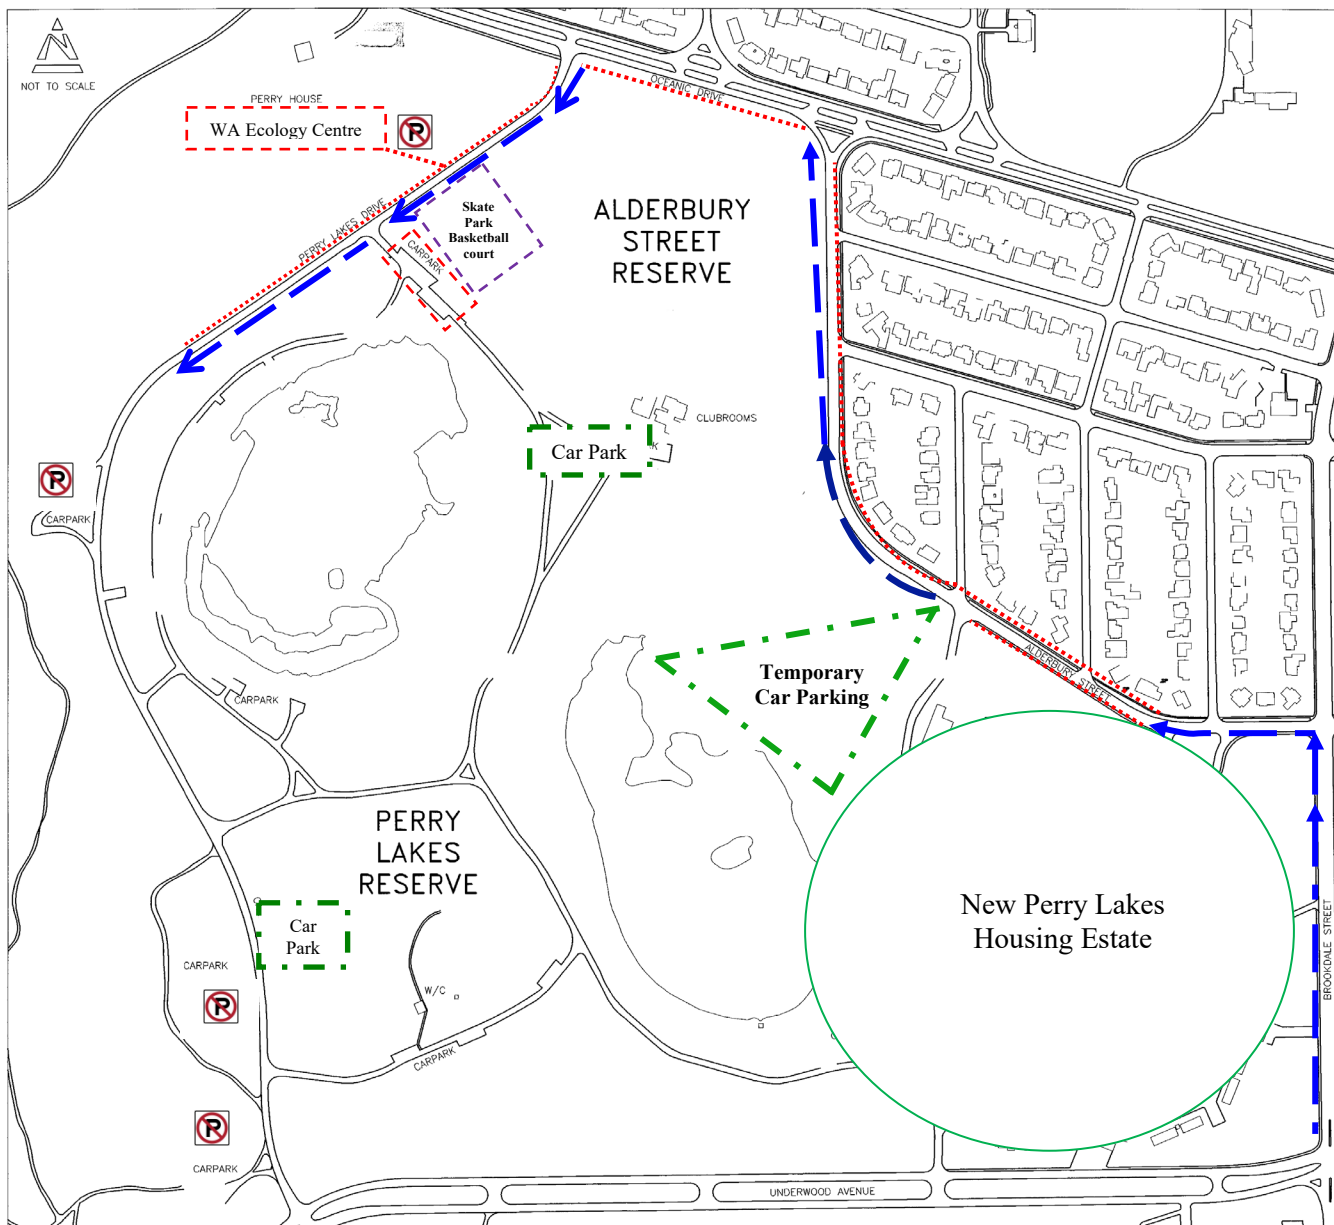

26.1 **PARKING MAP: 2021 TBC**

- Red lines = no bus pick up/drop off/parking/standing .....
- Blue Lines = bus pick up/drop off only (no all day parking) - - - -
- Green = car parking - . - . - .
- No Parking:  .....

- **Large Buses:** are requested to drop off and pick up along Alderbury St (west side) or Perry Lakes Drive (east side). Large buses remaining for the duration of the event are to use the car parking at City Beach (between Challenger Parade and Fred Burton Way).
- **No** all day parking on Alderbury St, Perry Lakes Drive or Brookdale St. **No** bus parking behind YMCC hockey clubrooms and the temporary grass car park off Alderbury Street.