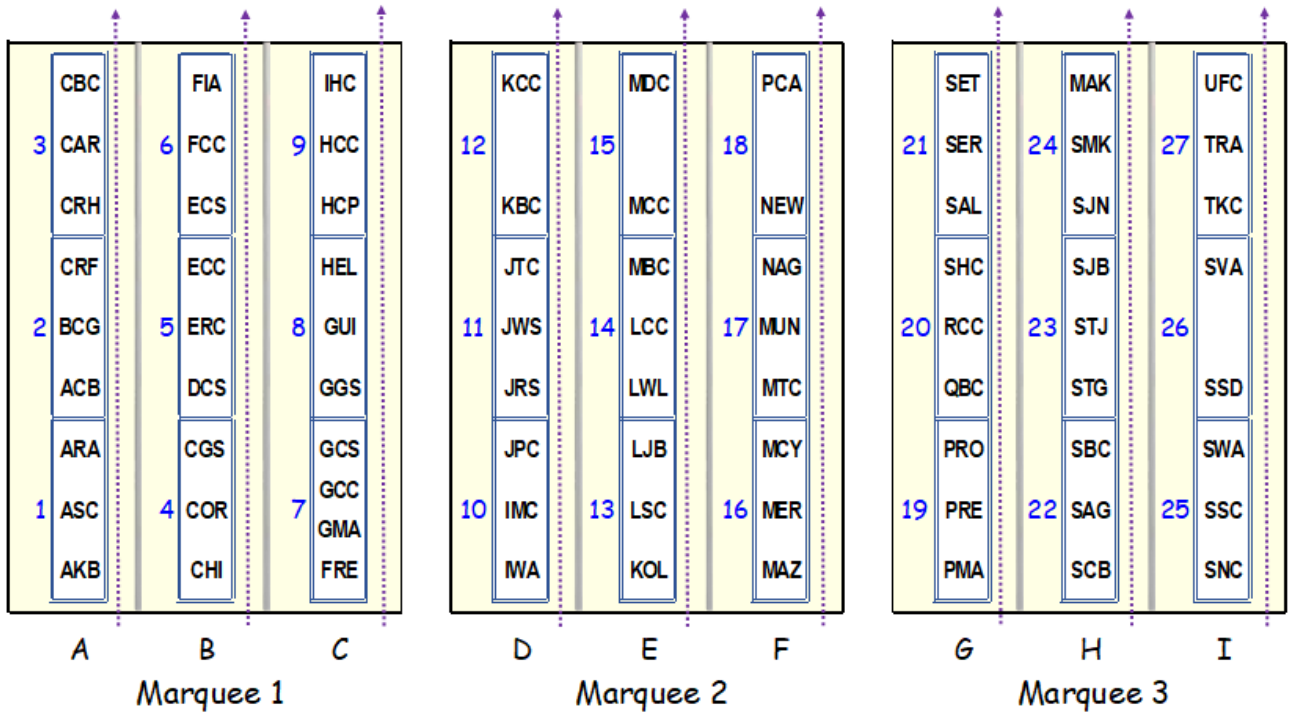

Appendix No 2*MARSHALLING AREAS & START LINE POSITIONS – 2023*

TEAM NUMBER	SCHOOL	SCHOOL CODE	START LINE POSITION	MARSHAL NUMBER	MARQUEE SECTION	MARQUEE NUMBER
1	Alkimos Baptist College	AKB	32	<b>1</b>	<b>A</b>	<b>1</b>
2	All Saints' College	ASC	40			
3	Aranmore Catholic College	ARA	76			
4	Austin Cove Baptist College	ACB	39	<b>2</b>		
5	Bunbury Cathedral Grammar School	BCG	67			
6	Carey Baptist College, Forrestdale	CRF	57			
7	Carey Baptist College, Harrisdale	CRH	45	<b>3</b>		
8	Carmel School	CAR	79			
9	CBC Fremantle	CBC	29			
10	Chisholm College	CHI	60	<b>4</b>	<b>B</b>	
11	Corpus Christi College	COR	55			
12	Court Grammar School	CGS	12			
13	Dale Christian School	DCS	27	<b>5</b>		
14	Edmund Rice College	ERC	69			
15	Emmanuel Catholic College	ECC	65			
16	Emmanuel Christian Community School	ECS	36	<b>6</b>		
17	Foundation Christian College	FCC	24			
18	Frederick Irwin AS	FIA	2			
19	Fremantle Christian College	FRE	63	<b>7</b>	<b>C</b>	
20	Georgiana Molloy	GMA	52			
21	Geraldton Christian College	GCC	37			
22	Grace Christian School	GCS	15			
23	Geraldton Grammar School	GGS	71	<b>8</b>		
24	Guildford Grammar School	GUI	18			
25	Helena College	HEL	72			
26	Heritage College Perth	HCP	23	<b>9</b>		
27	Holy Cross College	HCC	10			
28	Immaculate Heart College	IHC	19			
29	International School of WA	IWA	51	<b>10</b>	<b>D</b>	
30	Irene McCormack CC	IMC	59			
31	John Paul College	JPC	53			
32	John Septimus Roe ACS	JSR	28	<b>11</b>		
33	John Wollaston ACS	JWS	66			
34	John XXIII College	JTC	33			
35	Kennedy Baptist College	KBC	54			

**3**

76	The King's College	TKC	75	<b>27</b>		
77	Tranby College	TRA	61			
78	Ursula Frayne College	UFC	34			

start line

marshalling line

N  
 1 - 27 = Marshal & Table #  
 .....> = Competitor movement